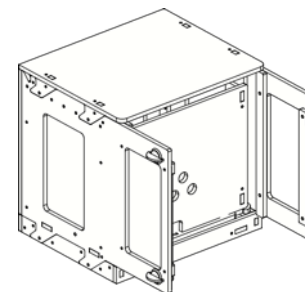

Sink Module 40 Single Low

Module for stove 40 Low

WC Module 40 Low

Table-Stool

Simple stool

Water system - 10

Wardrobe tent 4 pockets

S-moove®