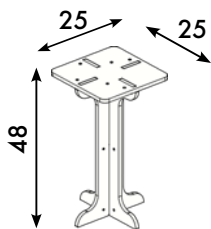

Sink Module 40 Single Low

Module for stove 40 Low

WC Module 40 Low

Table-Stool

Simple stool

Water system - 10

Wardrobe tent 4 pockets

S-moove®