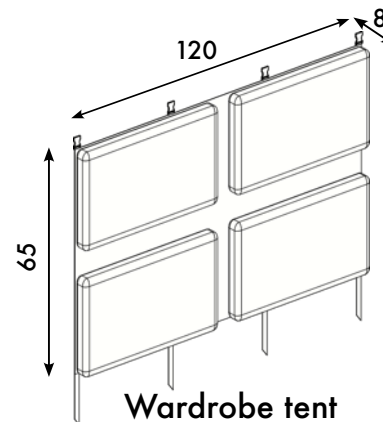

Sink Module 40 Single Low

Module for stove 40 Low

WC Module 40 Low

Table-Stool

Simple stool

Water system - 10

Wardrobe tent 4 pockets

S-moove®