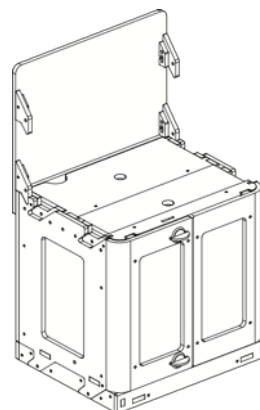

PRO

- n° 1 - Table-Stool
- n° 1 - Wardrobe tent - 4 pockets

Components

Flooring system S
Shown here in the version for fully foldable seats, with a section in the vertical position.

Longitudinal Bed

Storage Module 40 Low

Sink Module 40 Single Low

Module for stove 40 Low

WC Module 40 Low

Table-Stool

Simple stool

Water system - 10

Wardrobe tent 4 pockets

S-moove®