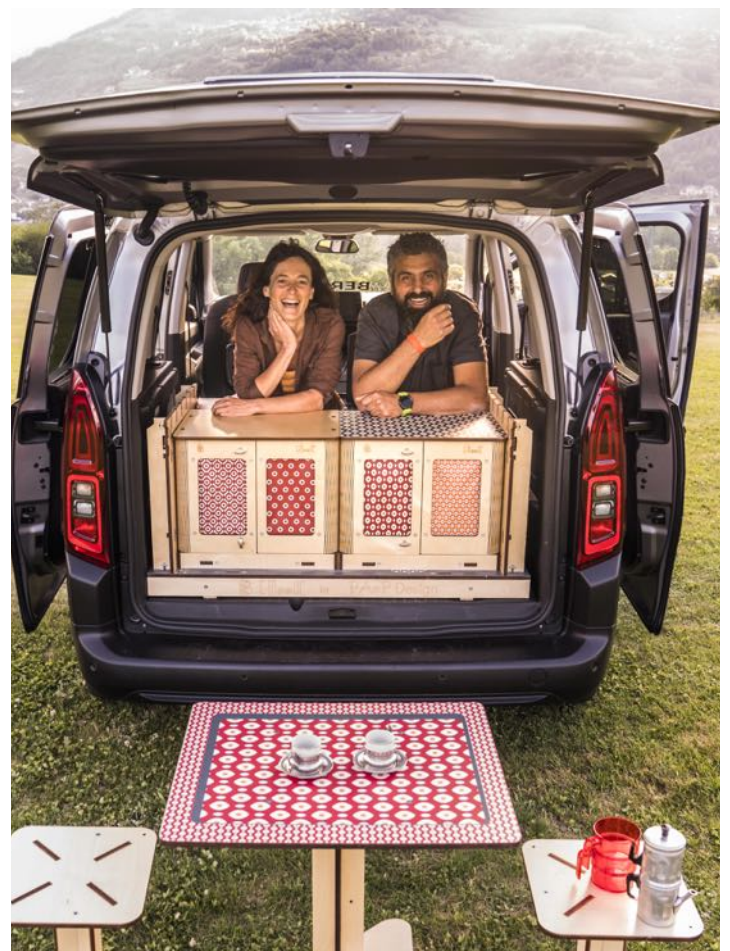

Mini Vans: spacious and flexible interiors

S: compact vehicles with generous interior space

S-Moove setups are designed to give you **maximum freedom and flexibility**, allowing you to **install, adjust, or remove them easily**, adapting the space to your needs.

The modular furniture is intuitively designed, offering **versatility and customization**, both on the road and in everyday life.