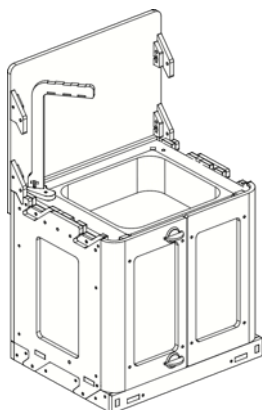

PRO

- n° 1 - Table-Stool
- n° 1 - Wardrobe tent - 4 pockets

Components

Flooring system S
Shown here in the version for fully foldable seats, with a section in the vertical position.

Longitudinal Bed

Storage Module 40 Low

Sink Module 40 Single Low

Module for stove 40 Low

WC Module 40 Low

Table-Stool

Simple stool

Water system - 10

Wardrobe tent 4 pockets

S-moove®