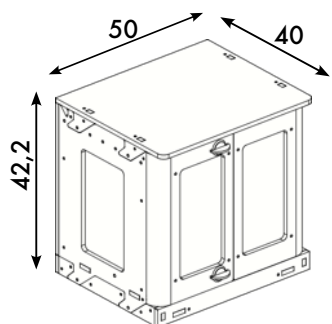

Storage Module 40 Low