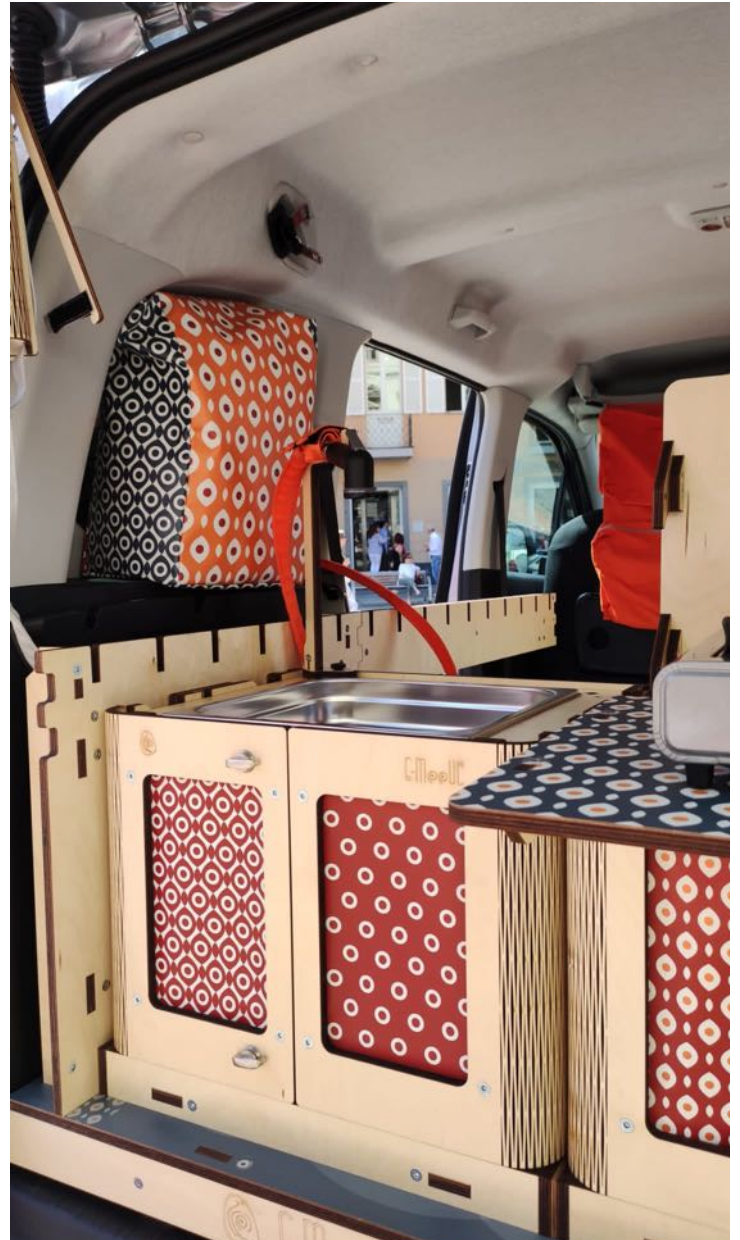

The 10 Water System includes a 10-liter tank, a 12V submersible pump with pressure switch, a hose with a handheld faucet, and a matching storage bag.

Table-Stool

Practical and ultra-compact

Practical and multifunctional: it can be used as a **table** or a **stool**, and when stored, it takes up minimal space.