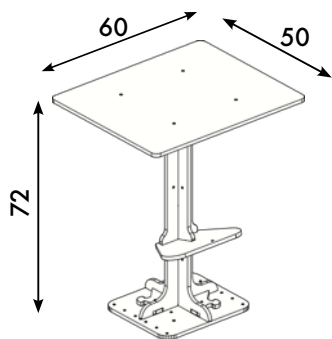

Sink Module 40 Single Low

Module for stove 40 Low

WC Module 40 Low

Table-Stool

Simple stool

Water system - 10

Wardrobe tent 4 pockets

S-moove®