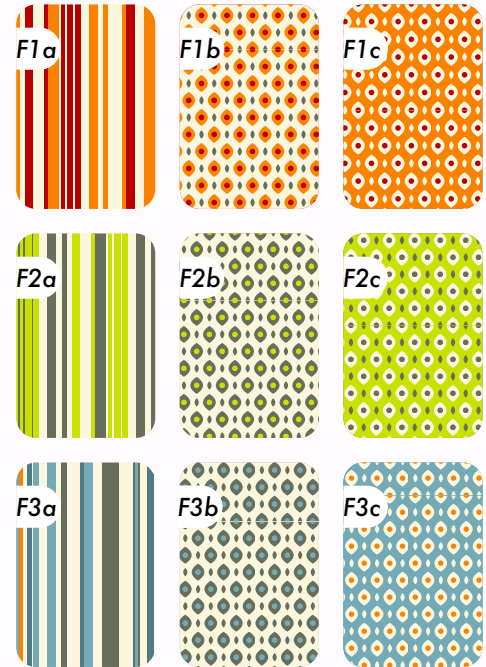

Graphics and Colors

Customize your setup

The new **2025 graphics "Fluid Patterns"** are designed to add movement without overwhelming the design, featuring **soft lines and refined patterns** that alternate harmoniously. Available in three color variations: **green, red, and blue**.

For a more minimalistic aesthetic, you can also choose **monochromatic options**.

On request, we create any type of graphic design for **full customization**.
We invite you to check out our graphic catalog on the website.