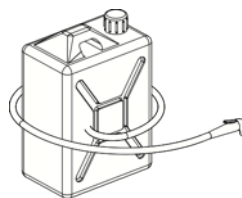

Sink Module 40 Single Low

Module for stove 40 Low

WC Module 40 Low

Table-Stool

Simple stool

Water system - 10

Wardrobe tent 4 pockets

S-moove®