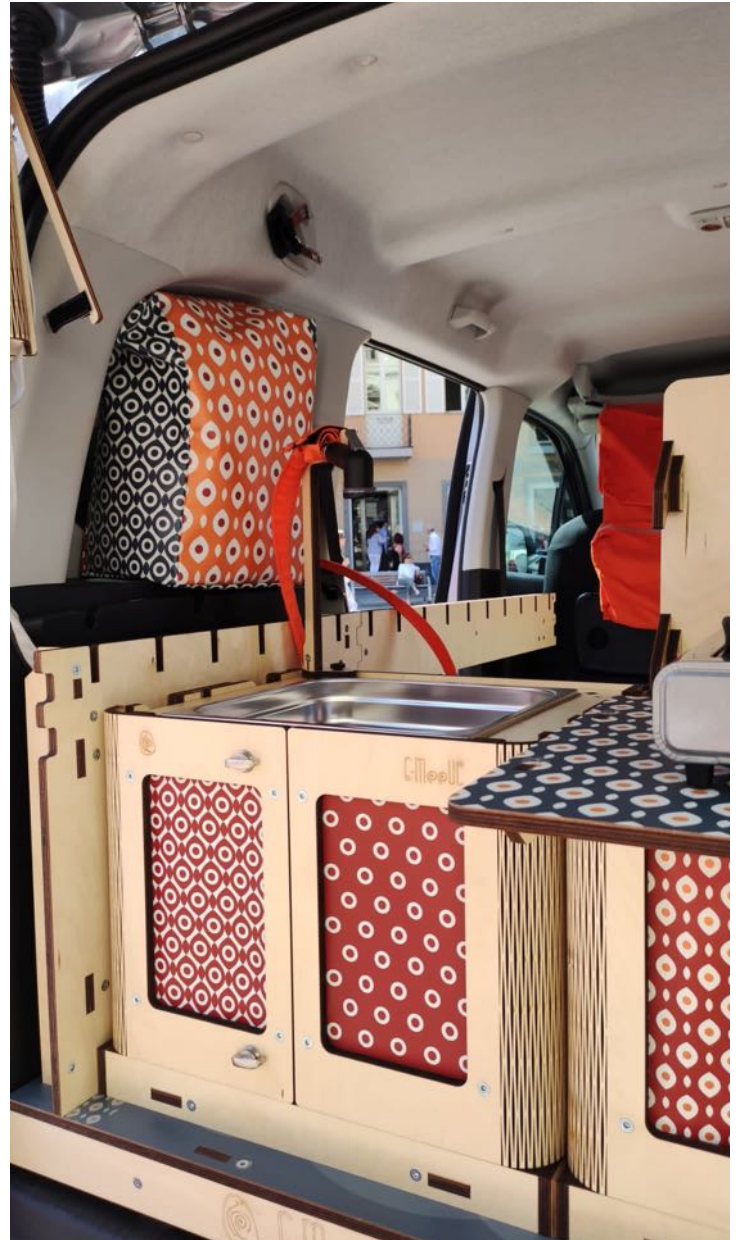

The 10 Water System includes a 10-liter tank, a 12V submersible pump with pressure switch, a hose with a handheld faucet, and a matching storage bag.

Table-Stool

Practical and ultra-compact

Practical and multifunctional: it can be used as a **table** or a **stool**, and when stored, it takes up minimal space.