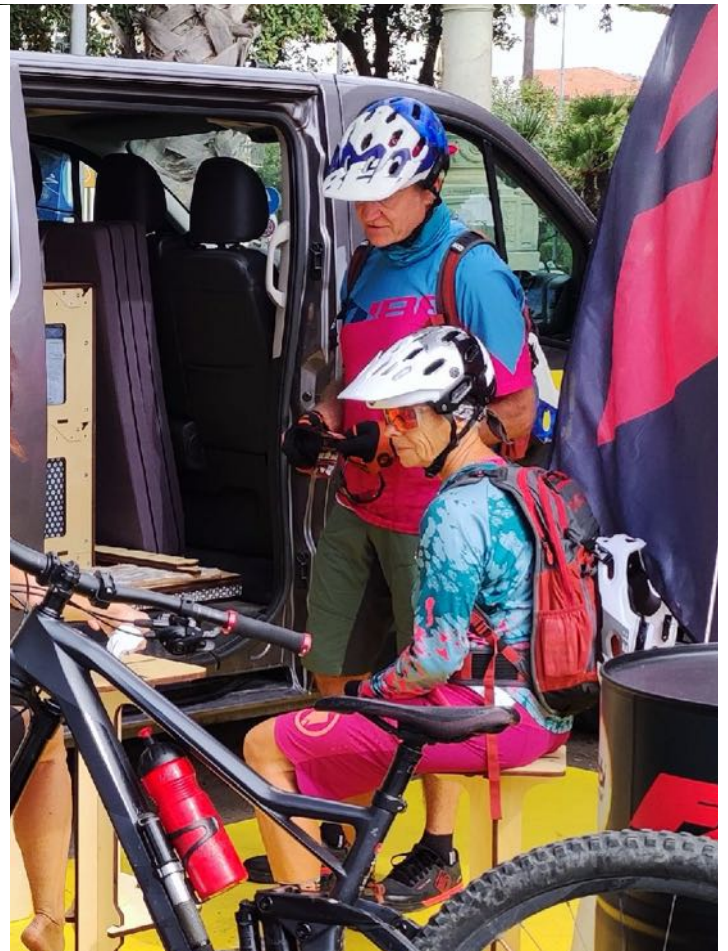

Multi Vans: space for every purpose

M: large cargo capacity and suitable for everyday use

S-Moove setups are designed to give you **maximum freedom and flexibility**, allowing you to **install, adjust, or remove them easily**, adapting the space to your needs.

The modular furniture is intuitively designed, offering **versatility and customization**, both on the road and in everyday life.