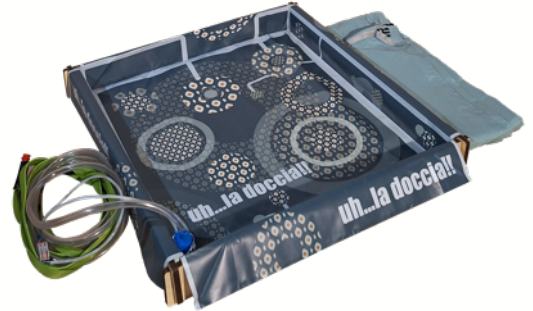

Uh...the shower!

You can set it up inside or outside, and when stored, it takes up very little space.

It is entirely contained in its bag, and inside, you'll find all the components folded. **The shower base** in PVC-coated fabric, with sides; **the pump** for draining water into the sink's tank; **the shower tent** with straps and clips to attach it.