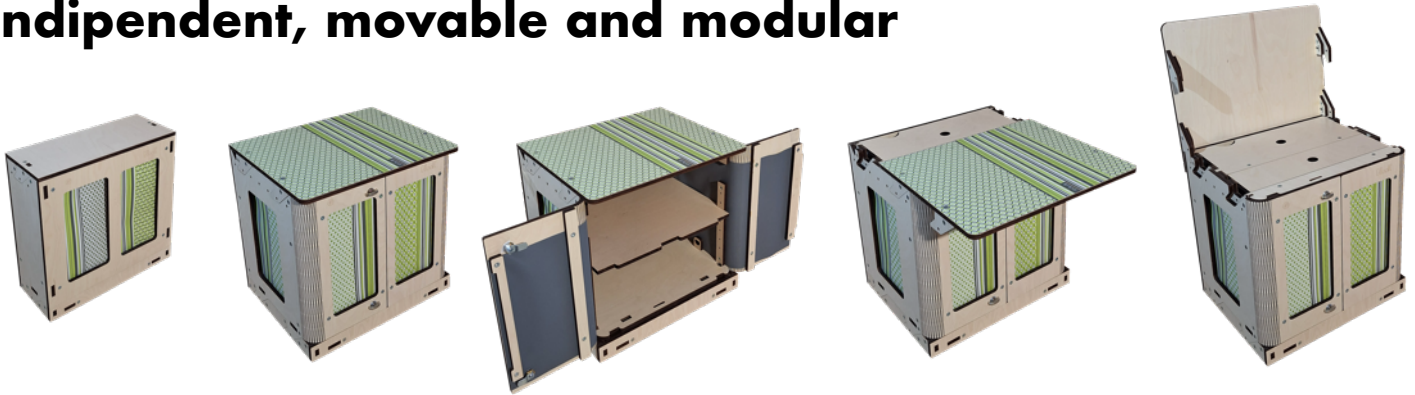

Multifunctional furniture modules

Independent, movable and modular

They allow you to organize your space in a flexible and functional way. Designed to be interchangeable, they are **same in shape and versatile in function.**

Each module works as a **storage unit, a seat, and has an extendable surface**; with specific accessories, it can become a **sink, a kitchen, or a toilet.**